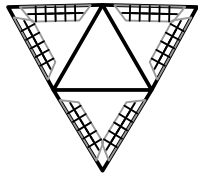

Instructions	1
Pyramids with Triangular Bases	2

Instructions

Pyramids with Triangular Bases

Sides: 3
 Base diameter: 1cm
 Height: 1cm

Sides: 3
 Base diameter: 1cm
 Height: 1.5cm

Sides: 3
 Base diameter: 1cm
 Height: 2cm

Sides: 3
 Base diameter: 1cm
 Height: 2.5cm

Sides: 3
 Base diameter: 1cm
 Height: 3cm

Sides: 3
 Base diameter: 1.5cm
 Height: 1cm

Sides: 3
 Base diameter: 1.5cm
 Height: 1.5cm

Sides: 3
 Base diameter: 1.5cm
 Height: 2cm

Sides: 3
 Base diameter: 1.5cm
 Height: 2.5cm

Sides: 3
 Base diameter: 1.5cm
 Height: 3cm

Sides: 3
Base diameter: 1.5cm
Height: 3.5cm

Sides: 3
Base diameter: 1.5cm
Height: 4cm

Sides: 3
Base diameter: 1.5cm
Height: 4.5cm