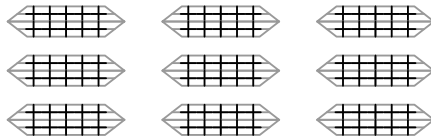

Instructions	1
Pyramids with Triangular Bases	2

Instructions

Pyramids with Triangular Bases

Sides: 3
 Base diameter: 1cm
 Height: 1cm

Sides: 3
 Base diameter: 1cm
 Height: 1.5cm

Sides: 3
 Base diameter: 1cm
 Height: 2cm

Sides: 3
 Base diameter: 1cm
 Height: 2.5cm

Sides: 3
 Base diameter: 1cm
 Height: 3cm

Sides: 3
 Base diameter: 1.5cm
 Height: 1cm

Sides: 3
 Base diameter: 1.5cm
 Height: 1.5cm

Sides: 3
 Base diameter: 1.5cm
 Height: 2cm

Sides: 3
 Base diameter: 1.5cm
 Height: 2.5cm

Sides: 3
 Base diameter: 1.5cm
 Height: 3cm

Sides: 3
Base diameter: 1.5cm
Height: 3.5cm

Sides: 3
Base diameter: 1.5cm
Height: 4cm

Sides: 3
Base diameter: 1.5cm
Height: 4.5cm