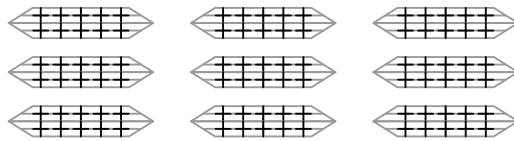

Instructions	1
Pyramids with Triangular Bases	2

Instructions

Pyramids with Triangular Bases

Sides: 3
 Base diameter: 1cm
 Height: 1cm

Sides: 3
 Base diameter: 1cm
 Height: 1.5cm

Sides: 3
 Base diameter: 1cm
 Height: 2cm

Sides: 3
 Base diameter: 1cm
 Height: 2.5cm

Sides: 3
 Base diameter: 1cm
 Height: 3cm

Sides: 3
 Base diameter: 1.5cm
 Height: 1cm

Sides: 3
 Base diameter: 1.5cm
 Height: 1.5cm

Sides: 3
 Base diameter: 1.5cm
 Height: 2cm

Sides: 3
 Base diameter: 1.5cm
 Height: 2.5cm

Sides: 3
 Base diameter: 1.5cm
 Height: 3cm

Sides: 3
Base diameter: 1.5cm
Height: 3.5cm

Sides: 3
Base diameter: 1.5cm
Height: 4cm

Sides: 3
Base diameter: 1.5cm
Height: 4.5cm