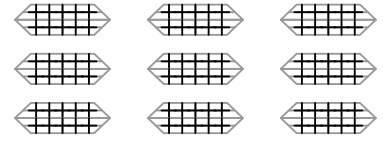

Instructions	1
Pyramids with Triangular Bases	2

Instructions

Pyramids with Triangular Bases

Sides: 3
 Base diameter: 1cm
 Height: 1cm

Sides: 3
 Base diameter: 1cm
 Height: 1.5cm

Sides: 3
 Base diameter: 1cm
 Height: 2cm

Sides: 3
 Base diameter: 1cm
 Height: 2.5cm

Sides: 3
 Base diameter: 1cm
 Height: 3cm

Sides: 3
 Base diameter: 1.5cm
 Height: 1cm

Sides: 3
 Base diameter: 1.5cm
 Height: 1.5cm

Sides: 3
 Base diameter: 1.5cm
 Height: 2cm

Sides: 3
 Base diameter: 1.5cm
 Height: 2.5cm

Sides: 3
 Base diameter: 1.5cm
 Height: 3cm

Sides: 3
Base diameter: 1.5cm
Height: 3.5cm

Sides: 3
Base diameter: 1.5cm
Height: 4cm

Sides: 3
Base diameter: 1.5cm
Height: 4.5cm