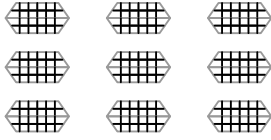

Instructions	1
Pyramids with Triangular Bases	2

Instructions

Pyramids with Triangular Bases

Sides: 3
 Base diameter: 1cm
 Height: 1cm

Sides: 3
 Base diameter: 1cm
 Height: 1.5cm

Sides: 3
 Base diameter: 1cm
 Height: 2cm

Sides: 3
 Base diameter: 1cm
 Height: 2.5cm

Sides: 3
 Base diameter: 1cm
 Height: 3cm

Sides: 3
 Base diameter: 1.5cm
 Height: 1cm

Sides: 3
 Base diameter: 1.5cm
 Height: 1.5cm

Sides: 3
 Base diameter: 1.5cm
 Height: 2cm

Sides: 3
 Base diameter: 1.5cm
 Height: 2.5cm

Sides: 3
 Base diameter: 1.5cm
 Height: 3cm

Sides: 3
Base diameter: 1.5cm
Height: 3.5cm

Sides: 3
Base diameter: 1.5cm
Height: 4cm

Sides: 3
Base diameter: 1.5cm
Height: 4.5cm