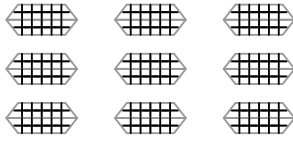

Instructions	1
Pyramids with Triangular Bases	2

Instructions

Pyramids with Triangular Bases

Sides: 3
 Base diameter: 1cm
 Height: 1cm

Sides: 3
 Base diameter: 1cm
 Height: 1.5cm

Sides: 3
 Base diameter: 1cm
 Height: 2cm

Sides: 3
 Base diameter: 1cm
 Height: 2.5cm

Sides: 3
 Base diameter: 1cm
 Height: 3cm

Sides: 3
 Base diameter: 1.5cm
 Height: 1cm

Sides: 3
 Base diameter: 1.5cm
 Height: 1.5cm

Sides: 3
 Base diameter: 1.5cm
 Height: 2cm

Sides: 3
 Base diameter: 1.5cm
 Height: 2.5cm

Sides: 3
 Base diameter: 1.5cm
 Height: 3cm

Sides: 3
Base diameter: 1.5cm
Height: 3.5cm

Sides: 3
Base diameter: 1.5cm
Height: 4cm

Sides: 3
Base diameter: 1.5cm
Height: 4.5cm