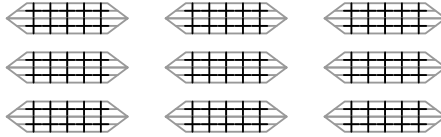

Instructions	1
Pyramids with Triangular Bases	2

Instructions

Pyramids with Triangular Bases

Sides: 3
 Base diameter: 1cm
 Height: 1cm

Sides: 3
 Base diameter: 1cm
 Height: 1.5cm

Sides: 3
 Base diameter: 1cm
 Height: 2cm

Sides: 3
 Base diameter: 1cm
 Height: 2.5cm

Sides: 3
 Base diameter: 1cm
 Height: 3cm

Sides: 3
 Base diameter: 1.5cm
 Height: 1cm

Sides: 3
 Base diameter: 1.5cm
 Height: 1.5cm

Sides: 3
 Base diameter: 1.5cm
 Height: 2cm

Sides: 3
 Base diameter: 1.5cm
 Height: 2.5cm

Sides: 3
 Base diameter: 1.5cm
 Height: 3cm

Sides: 3
Base diameter: 1.5cm
Height: 3.5cm

Sides: 3
Base diameter: 1.5cm
Height: 4cm

Sides: 3
Base diameter: 1.5cm
Height: 4.5cm