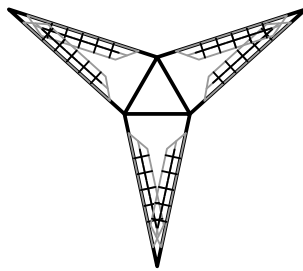

Instructions	1
Pyramids with Triangular Bases	2

Instructions

Pyramids with Triangular Bases

Sides: 3
 Base diameter: 1cm
 Height: 1cm

Sides: 3
 Base diameter: 1cm
 Height: 1.5cm

Sides: 3
 Base diameter: 1cm
 Height: 2cm

Sides: 3
 Base diameter: 1cm
 Height: 2.5cm

Sides: 3
 Base diameter: 1cm
 Height: 3cm

Sides: 3
 Base diameter: 1.5cm
 Height: 1cm

Sides: 3
 Base diameter: 1.5cm
 Height: 1.5cm

Sides: 3
 Base diameter: 1.5cm
 Height: 2cm

Sides: 3
 Base diameter: 1.5cm
 Height: 2.5cm

Sides: 3
 Base diameter: 1.5cm
 Height: 3cm

Sides: 3
Base diameter: 1.5cm
Height: 3.5cm

Sides: 3
Base diameter: 1.5cm
Height: 4cm

Sides: 3
Base diameter: 1.5cm
Height: 4.5cm

Sides: 3
Base diameter: 1.5cm
Height: 5cm