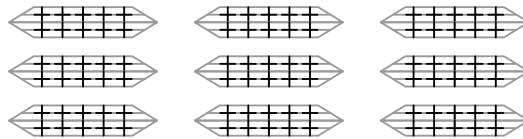

Instructions	1
Pyramids with Triangular Bases	2

Instructions

Pyramids with Triangular Bases

Sides: 3
 Base diameter: 1cm
 Height: 1cm

Sides: 3
 Base diameter: 1cm
 Height: 1.5cm

Sides: 3
 Base diameter: 1cm
 Height: 2cm

Sides: 3
 Base diameter: 1cm
 Height: 2.5cm

Sides: 3
 Base diameter: 1cm
 Height: 3cm

Sides: 3
 Base diameter: 1.5cm
 Height: 1cm

Sides: 3
 Base diameter: 1.5cm
 Height: 1.5cm

Sides: 3
 Base diameter: 1.5cm
 Height: 2cm

Sides: 3
 Base diameter: 1.5cm
 Height: 2.5cm

Sides: 3
 Base diameter: 1.5cm
 Height: 3cm

Sides: 3
Base diameter: 1.5cm
Height: 3.5cm

Sides: 3
Base diameter: 1.5cm
Height: 4cm

Sides: 3
Base diameter: 1.5cm
Height: 4.5cm