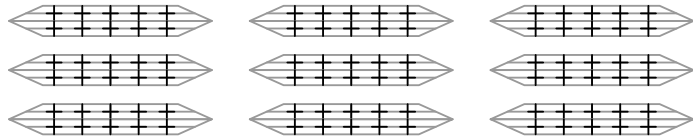

Instructions	1
Pyramids with Triangular Bases	2

Instructions

Pyramids with Triangular Bases

Sides: 3
 Base diameter: 1cm
 Height: 1cm

Sides: 3
 Base diameter: 1cm
 Height: 1.5cm

Sides: 3
 Base diameter: 1cm
 Height: 2cm

Sides: 3
 Base diameter: 1cm
 Height: 2.5cm

Sides: 3
 Base diameter: 1cm
 Height: 3cm

Sides: 3
 Base diameter: 1.5cm
 Height: 1cm

Sides: 3
 Base diameter: 1.5cm
 Height: 1.5cm

Sides: 3
 Base diameter: 1.5cm
 Height: 2cm

Sides: 3
 Base diameter: 1.5cm
 Height: 2.5cm

Sides: 3
 Base diameter: 1.5cm
 Height: 3cm

Sides: 3
Base diameter: 1.5cm
Height: 3.5cm

Sides: 3
Base diameter: 1.5cm
Height: 4cm

Sides: 3
Base diameter: 1.5cm
Height: 4.5cm

Sides: 3
Base diameter: 1.5cm
Height: 5cm