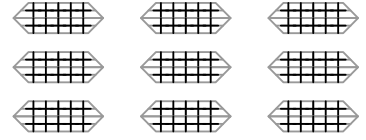

Instructions	1
Pyramids with Triangular Bases	2

Instructions

Pyramids with Triangular Bases

Sides: 3
 Base diameter: 1cm
 Height: 1cm

Sides: 3
 Base diameter: 1cm
 Height: 1.5cm

Sides: 3
 Base diameter: 1cm
 Height: 2cm

Sides: 3
 Base diameter: 1cm
 Height: 2.5cm

Sides: 3
 Base diameter: 1cm
 Height: 3cm

Sides: 3
 Base diameter: 1.5cm
 Height: 1cm

Sides: 3
 Base diameter: 1.5cm
 Height: 1.5cm

Sides: 3
 Base diameter: 1.5cm
 Height: 2cm

Sides: 3
 Base diameter: 1.5cm
 Height: 2.5cm

Sides: 3
 Base diameter: 1.5cm
 Height: 3cm

Sides: 3
Base diameter: 1.5cm
Height: 3.5cm

Sides: 3
Base diameter: 1.5cm
Height: 4cm

Sides: 3
Base diameter: 1.5cm
Height: 4.5cm