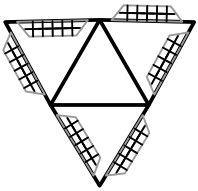

Instructions	1
Pyramids with Triangular Bases	2

Instructions

Pyramids with Triangular Bases

Sides: 3
 Base diameter: 1cm
 Height: 1cm

Sides: 3
 Base diameter: 1cm
 Height: 1.5cm

Sides: 3
 Base diameter: 1cm
 Height: 2cm

Sides: 3
 Base diameter: 1cm
 Height: 2.5cm

Sides: 3
 Base diameter: 1cm
 Height: 3cm

Sides: 3
 Base diameter: 1.5cm
 Height: 1cm

Sides: 3
 Base diameter: 1.5cm
 Height: 1.5cm

Sides: 3
 Base diameter: 1.5cm
 Height: 2cm

Sides: 3
 Base diameter: 1.5cm
 Height: 2.5cm

Sides: 3
 Base diameter: 1.5cm
 Height: 3cm

Sides: 3
Base diameter: 1.5cm
Height: 3.5cm

Sides: 3
Base diameter: 1.5cm
Height: 4cm

Sides: 3
Base diameter: 1.5cm
Height: 4.5cm