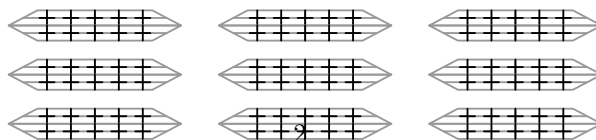

Instructions	1
Pyramids with Triangular Bases	2

Instructions

Pyramids with Triangular Bases

Sides: 3
 Base diameter: 1cm
 Height: 1cm

Sides: 3
 Base diameter: 1cm
 Height: 1.5cm

Sides: 3
 Base diameter: 1cm
 Height: 2cm

Sides: 3
 Base diameter: 1cm
 Height: 2.5cm

Sides: 3
 Base diameter: 1cm
 Height: 3cm

Sides: 3
 Base diameter: 1.5cm
 Height: 1cm

Sides: 3
 Base diameter: 1.5cm
 Height: 1.5cm

Sides: 3
 Base diameter: 1.5cm
 Height: 2cm

Sides: 3
 Base diameter: 1.5cm
 Height: 2.5cm

Sides: 3
 Base diameter: 1.5cm
 Height: 3cm

Sides: 3
Base diameter: 1.5cm
Height: 3.5cm

Sides: 3
Base diameter: 1.5cm
Height: 4cm

Sides: 3
Base diameter: 1.5cm
Height: 4.5cm